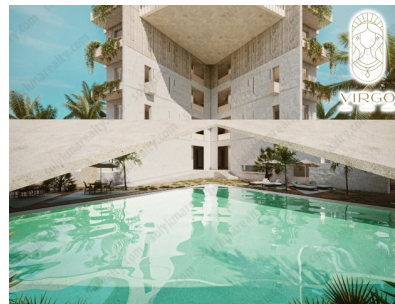

CONDOS FOR SALE

VIRGO TIPO 4 LOCK OFF

CABO CORRIENTES, PUERTO VALLARTA, JALISCO

$24,800,000 MXN.

1. Land: 333 mts²
   - Construction: 333 mts²
   - Parking: 1
   - Bedrooms: 3
   - Bathrooms: 3.5
2. No furniture
   Integral Kitchen / **Breakfast Bar**
   Living / Dining
   Levels: 2
   Services:

DESCRIPCIÓN

VIRGO Type 4 3 Bedrms - 1 Studio LOCK OFF 3.5 Bathrooms Roof 184 m2. The Only Astrological Park in the World A one-of-a-kind housing complex, Ocean Front, with its own Airport, Linear Theme Park, Condominium Towers and Stepped Residences with Ocean Views. Payment Methods CASH 90% Down payment 10% upon delivery. 70% Down Payment 30% over 24 Months. 50% Down Payment 50% over 24 Months. 30% Down Payment 70...

Aeropuerto De Mayto Ing. Leo Jiménez, 48417
Mayto, Jal., México

Salvador Lopez

salvador@sollylunarealty.com

3221709823 / 3221709823

(322) 2256348 / 84

www.sollylunarealty.com

Toda la información en el documento es de fuentes confiables. Sol y Luna Real Estate recomienda verificarla. Sujeta a cambios sin previo aviso.
All information in this document is reliable. Sol y Luna Real Estate recommends verification. Changes without notice.