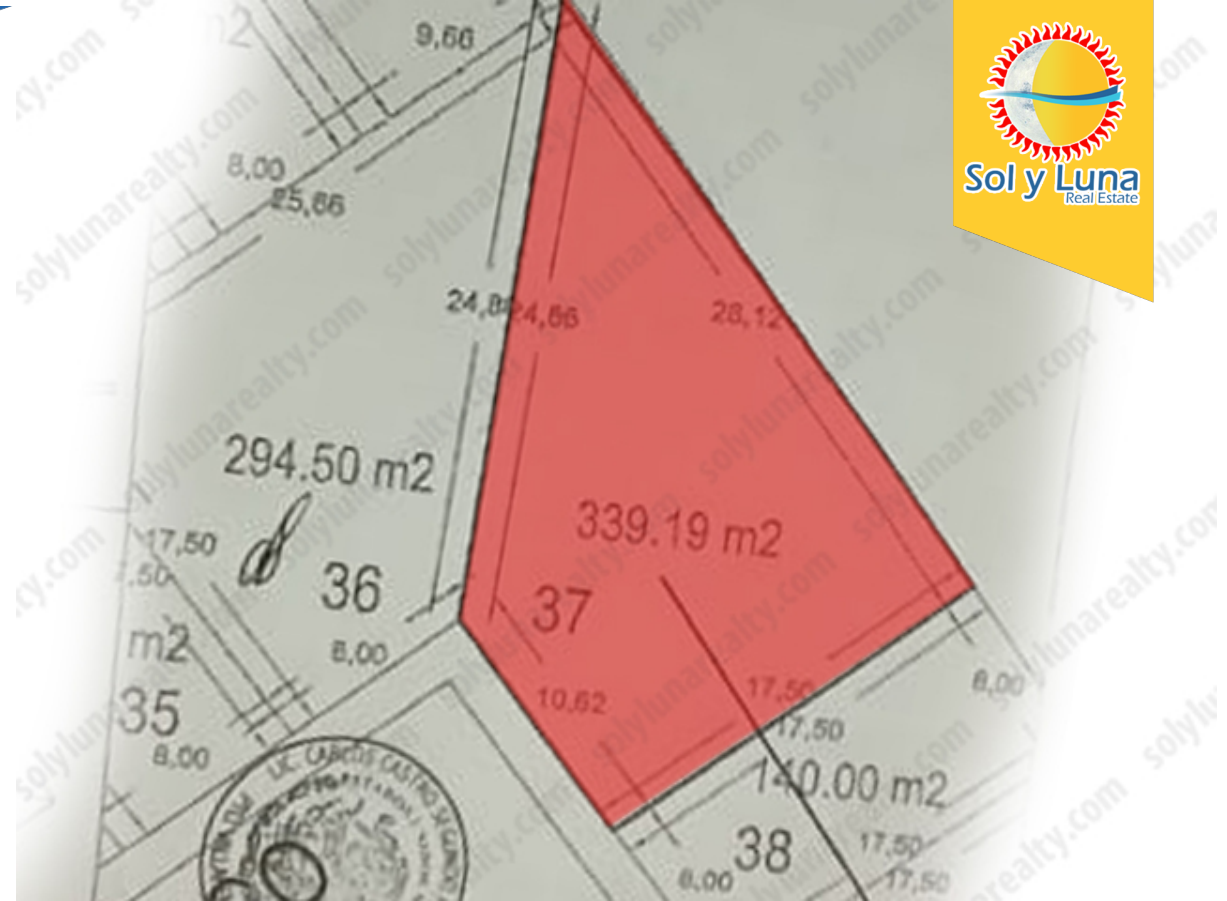

LOTS
FOR SALE

TERRENO NUEVO IXTAPA

IXTAPA, PUERTO VALLARTA, JALISCO

$1,100,000 MXN.

Land: 339.19 mts²
Construction: 0 mts²

Services: Electric Service /
Water / Phone / Tv / Internet

DESCRIPCIÓN

Excellent Land Opportunity within New Ixtapa Development. Lot of land with an area of 339.19 M2 in total, 10 meters in front. The purchase includes the land and a construction project ready to go. Come to know this excellent opportunity. ...

Calle Sin Nombre 132, 48280 Ixtapa, Jal.,
México

Javier Rodriguez

✉ javier@sollylunarealty.com

☎ 322 779 75 45 / 322 779 75 45

☎ (322) 2256348 / 84

www.sollylunarealty.com

SCAN ME

Toda la información en el documento es de fuentes confiables. Sol y Luna Real Estate recomienda verificarla. Sujeta a cambios sin previo aviso.
All information in this document is reliable. Sol y Luna Real Estate recommends verification. Changes without notice.