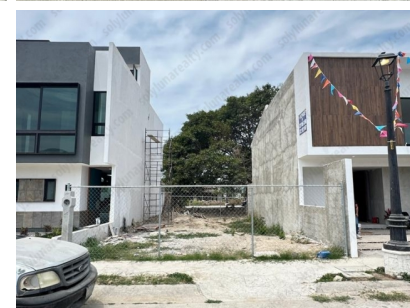

LOTS
FOR SALE

Sol y Luna
Real Estate

LOTE LAGO SUPERIOR

FLUVIAL VALLARTA, PUERTO VALLARTA, JALISCO

$3,500,000 MXN.

Land: 160 mts²
Construction: 0 mts²

Services:

DESCRIPCIÓN

...

Lago Superior 165, Fluvial Vallarta, 48313
Puerto Vallarta, Jal., México

Javier Rodriguez

javier@sollylunarealty.com

322 779 75 45 / 322 779 75 45

(322) 2256348 / 84

www.sollylunarealty.com

SCAN ME

Toda la información en el documento es de fuentes confiables. Sol y Luna Real Estate recomienda verificarla. Sujeta a cambios sin previo aviso.
All information in this document is reliable. Sol y Luna Real Estate recommends verification. Changes without notice.