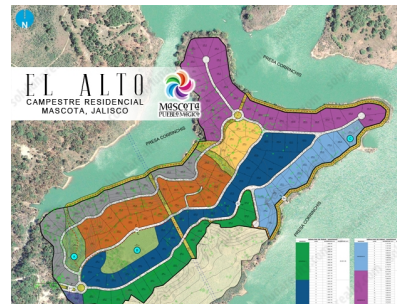

LOTS
FOR SALE

LOTE CAMPESTRE MANZANA 2

MASCOTA, , JALISCO

$2,139,000 MXN.

Land: 1644 mts²
Construction: 0 mts²

Services: Electric Service /
Water / Phone / Tv / Internet

DESCRIPCIÓN

Residential Country Lots with Access to the Corrinchis Dam in Mascota, Jalisco. Our lots offer the possibility of building a country-type property, excellent sizes, with hidden services and stone paths drowned in concrete in development. Lote Campestre Manzana 2, has an area of 1,644.82 M2, facing the internal road and overlooking the dam. EL ALTO CAMPESTRE RESIDENTIAL DEVELOPMENT. Mascota, Jalisco. El Alto Campestre Res...

F688+5Q Las Mesitas, Jalisco, México

Javier Rodriguez

✉ javier@sollylunarealty.com

☎ 322 779 75 45 / 322 779 75 45

☎ (322) 2256348 / 84

www.sollylunarealty.com

SCAN ME

Toda la información en el documento es de fuentes confiables. Sol y Luna Real Estate recomienda verificarla. Sujeta a cambios sin previo aviso.
All information in this document is reliable. Sol y Luna Real Estate recommends verification. Changes without notice.