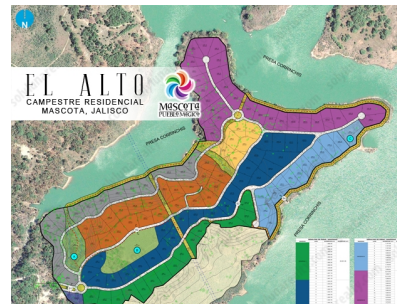

LOTS
FOR SALE

LOTE CAMPESTRE MANZANA 1

MASCOTA, , JALISCO

$1,854,000 MXN.

Land: 1425 mts²
Construction: 0 mts²

Services: Electric Service /
Water / Phone / Tv / Internet

DESCRIPCIÓN

Residential Country Lots with Access to the Corrinchis Dam in Mascota, Jalisco. Our lots offer the possibility of building a country-type property, excellent sizes, with hidden services and stone paths drowned in concrete in development. Lote Campestre Manzana 1, has an area of 1425.89 M2, facing the internal road and overlooking the dam. EL ALTO CAMPESTRE RESIDENCIAL DEVELOPMENT. Mascota, Jalisco. El Alto Campestre Residenci...

F688+4Q Las Mesitas, Jalisco, México

Javier Rodriguez

✉ javier@sollyunarealty.com

☎ 322 779 75 45 / 322 779 75 45

☎ (322) 2256348 / 84

www.sollyunarealty.com

SCAN ME

Toda la información en el documento es de fuentes confiables. Sol y Luna Real Estate recomienda verificarla. Sujeta a cambios sin previo aviso.
All information in this document is reliable. Sol y Luna Real Estate recommends verification. Changes without notice.