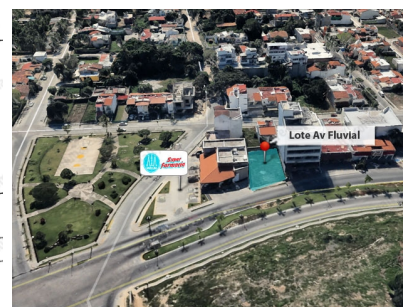

LOTS
FOR RENT

LOTE AV FLUVIAL

FLUVIAL VALLARTA, PUERTO VALLARTA, JALISCO

$100 MXN.

Land: 390 mts²
Construction: 0 mts²

Services:

DESCRIPCIÓN

Lote Excellent commercial use on Avenida Fluvial Vallarta. Located within the subdivision Fluvial Vallarta area of one of its main avenues, ready to invest and ensure fast positioning of your business. Lote Av Fluvial has an area of 390 m2, with 16.63 meters wide and 26.76 meters deep approx. An opportunity to place your business with the security of being in the area that give results. Location. Fracc. Fluvial Vallarta is an exclu...

Av Fluvial Vallarta 219, Díaz Ordaz, 48310
Puerto Vallarta, Jal., México

Luvia Ramirez

✉ luvia@solylunarealty.com
☎ 322 227 58 39 / 322 227 58 39
☎ (322) 2256348 / 84

www.solylunarealty.com

SCAN ME

Toda la información en el documento es de fuentes confiables. Sol y Luna Real Estate recomienda verificarla. Sujeta a cambios sin previo aviso.
All information in this document is reliable. Sol y Luna Real Estate recommends verification. Changes without notice.