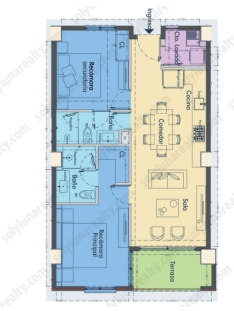

CONDOS FOR SALE

ESPAÑA 316 TIPO 3A

VERSALLES, JALISCO

$5,674,464 MXN.

1. Land: 83.10 mts²
   - Construction: 83.10 mts²
   - Parking: 0
   - Bedrooms: 2
   - Bathrooms: 2
2. No furniture / A.C
   Integral Kitchen / **Breakfast Bar**
   Living / Dining
   Levels: 1
   Services: Electric Service / Water / Phone / Tv / Internet / Gas Tank / A.C / 24 hrs. Security

DESCRIPCIÓN

ESPAÑA 316 - Versalles, Puerto Vallarta. Type 3A 2 Bedroom / 2 Bathrooms Interior 73.38 m2 / Terrace 5.72 m2 Total 83.10 m2 105, 205, 305, 405, 505 Experience the unbeatable combination of top location in Versalles and a lively, dynamic neighborhood atmosphere. Just a short walk away from all the city essentials, making it feel like home. España 316 is the second real estate project led by the team behind t...

C. España 316, Versalles, 48310 Puerto Vallarta, Jal., México

Salvador Lopez

salvador@solylunarealty.com
 3221709823 / 3221709823
 (322) 2256348 / 84

www.solylunarealty.com

ESPAÑA 316

Toda la información en el documento es de fuentes confiables. Sol y Luna Real Estate recomienda verificarla. Sujeta a cambios sin previo aviso.
All information in this document is reliable. Sol y Luna Real Estate recommends verification. Changes without notice.